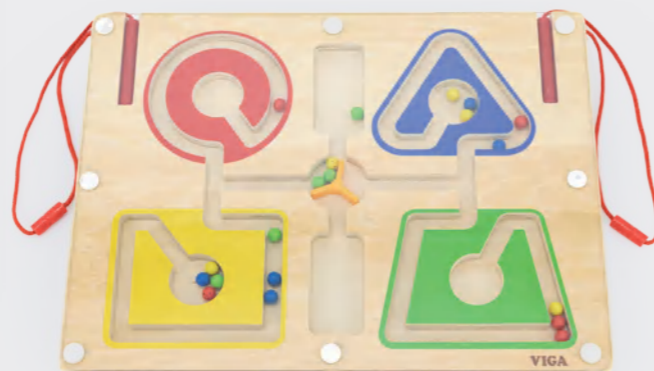

Size: 300 x 75 x 63 mm

18M+

Magnetic Maze

An exciting game which stimulates children's awareness of spatial relations, hand-eye coordination, colour recognition and develops counting and number skills in a fun way. Use attached magnetic stick(s) to trace the magnetic balls through the maze.

Size: 300 x 225 x 16 mm

*2 magnetic sticks.
Perfect for playing with friends.

44745 Counting and Colour Sorting

44746 Colouring Sorting and Shape Tracing

Logic

3+

44503 Match & Sort

A nice and quality box with 6 slots on the removable lid includes 4 long boards and 48 pcs of wooden blocks with categories of vegetables, fruits, transport, shapes, animals and numbers. Put one of the boards on the lid, then find the matching picture to drop it into the correct slot. Learn basic daily life materials and learn how to categorize.