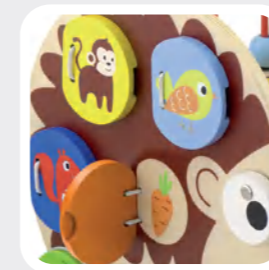

50078 Pull Along Hen w/Two Chicks

Pulling along the string, the mother hen and her two baby chicks will waddle at same time, showing the nature love between mother and its babies.
Size: 360 x 53 x 145 mm

59950N Pull Along Caterpillar

Worm moves up and down very vividly when pulled along. It is very easy to attract toddlers to walk and run.
Size: 305 x 75 x 58 mm

44682 Pull Along with Bead Maze and Turning Gears

This multi-functional pull along toy includes colourful gears and wire beads with a flipper. The gears and pieces of dog and cow are removable and can be switched. The gears will rotate by itself when pulling along the cart. Let's make the farm animals spin! A classic wooden toy that encourages babies to walk, develops fine motor skills, visual perception and colour recognition ability.
Size: 250 x 200 x 195 mm

50012 4-in-1 Pull-along Activity Hedgehog

This is a multi-functional pull-along toy in the shape of a cute hedgehog. It is a combination of a counting frame, a wire beads toy, a track maze, a gear spinning toy and a matching toy. Get playtime rolling with this cute hedgehog, which can make the child more confident. Children can spend whole afternoons playing with this toy and have extra of fun. It encourages gross motor development, hand- eye coordination, and image and colour recognition.
Size: 295 x 320 x 265 mm