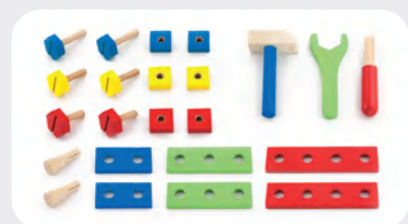

Size: 300 x 325 x 185 mm

50532 Tool Belt

This sturdy adjustable tool belt set features one pocket that holds the tools by holes made of an elastic band. Includes a hammer, wrench, plier, screwdriver, ruler, 2 screws and 2 nuts.
Size: 360 x 180 x 25 mm

Tool Box

This cool wooden tool set comes with different basic tools. It is great for indoor and outdoor play. It encourages for fine motor skill development.

50387 (10pcs)
Size: 290 x 210 x 55 mm

50494 Tool Kit