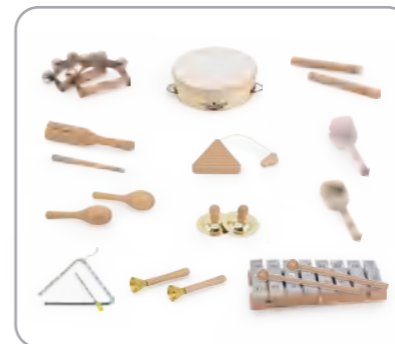

44642 Rainbow
Size: 1620 x 810 x 110 mm

44765 Sensory Arc
Size: 1620 x 810 x 110 mm

18^{M+}

44654 Unicorn
Size: 836 x 668 x 95 mm

3+

44718 Percussion Instruments
Featuring 2 hand bells, 1 triangle with stick, 1 wood sounder, 2 cymbals, 1 tambourine, 2 handle sleigh bells, 2 maracas, 1 guiro with stick, 1 castanets, 1 jingle stick, 2 claves/rhythm sticks and 1 xylophone with 2 sticks. 12 instruments and 21 pieces in total.
Size: 750 x 480 x 66 mm