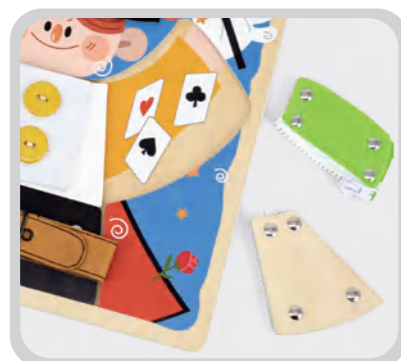

44672 Skill Board - Dressing Magician

Let's help the little magician to dress and practice your dressing skill with buttons, zip, buckle, lace and belt!

Each skill is attached on a separate, removable wooden puzzle piece for easy practice.

Children can remove the pieces and find little surprises hidden underneath. Helps children to practice motor skills and learn basic skills.

Size: 300 x 300 x 25 mm