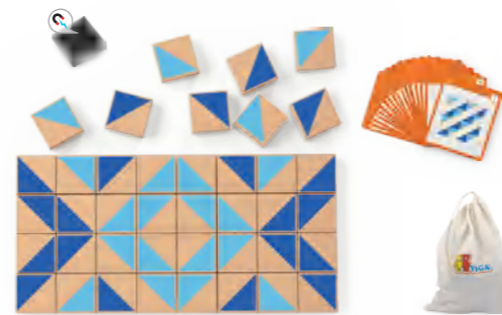

50642 (44807) Magnetic Visual Block (40 pcs)
Includes 40 wooden blocks, a cotton bag and 20 double-sided guide cards.
Size: 40 x 40 x 10 mm/pc