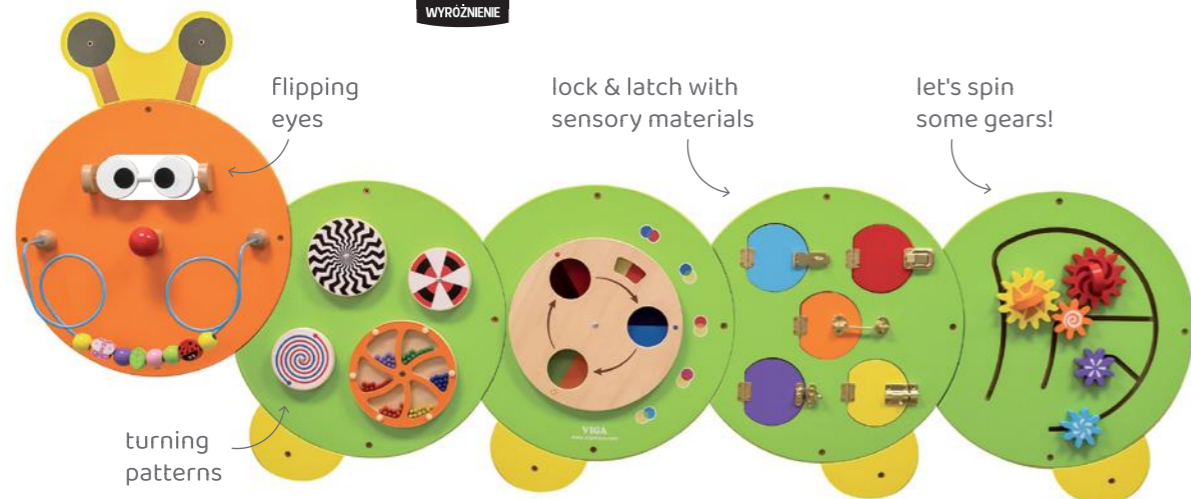

FSC 50346 (44783) Crocodile
Size: 1870 x 610 x 165 mm

18M+

FSC 44557 Caterpillar
Size: 1850 x 760 x 120 mm

18M+