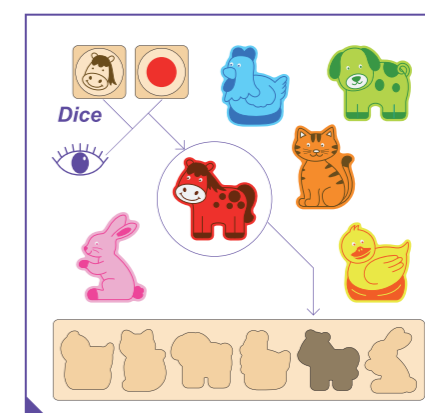

4th Way: Smart Eyes & Good Luck

Play with both dices and all 36 blocks. Throw both dices at same time by turn, Among all players, who finds the correct block first that matches the animal and colour dices in the block pool, who can take the block to fill the plate.