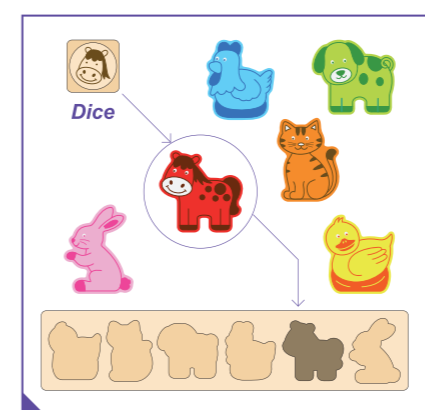

50450 Wooden Game - Animal Carnival

This game contains four wooden panels, 36pcs of animal blocks and two dices, made of high quality plywood and European beech wood. It helps to improve children's abilities to recognize different colors and animals, and to stimulate quick reaction as well as team-work abilities. Five or more different ways to play this game brings kids extra value and fun. Game guide is included.

Box size: 320 x 210 x 45 mm

1st Way: Matching Animals

Play with only the animal dice. Take a corresponding animal block (any colour) to fit an animal shape hole on your plate.