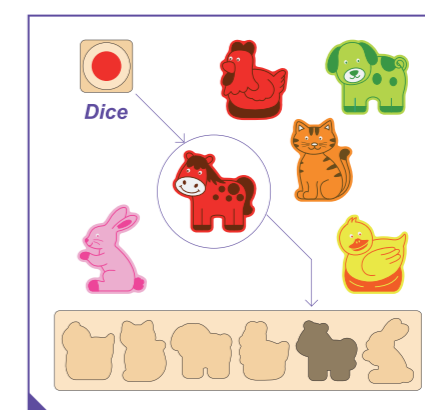

2nd Way: Matching Colors

Play with only the colour dice. Take the block by colour according to the dice shown to fill the plate.