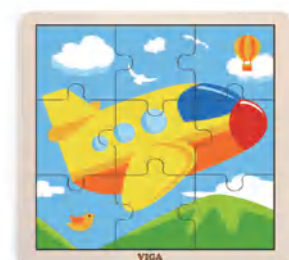

44629 Car

44630 Ship

44631 Train

44632 Plane

24^{M+}

51426 Wooden 9-Piece-Puzzle 12pcs Set w/Storage Shelf

Puzzle size: 220 x 220 x 9 mm

Shelf size: 230 x 275 x 235 mm