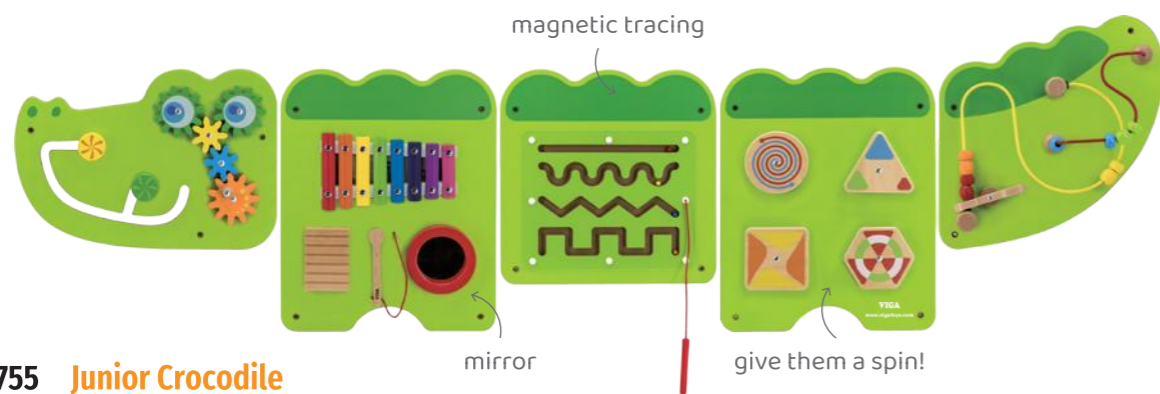

18^{M+}

Includes 12 activities: turning gears, weather board, rolling disc, matching shape blocks, xylophone, concave and convex mirror, gong, and wire beads with a flipper. Divided into 5 parts for easy transport and installment, and can assemble in any order. The curved design welcomes children of all heights to play at the same time.

18M+

44753 Triceratops Dino
Size: 1400 x 575 x 50 mm

18M+

44766 Junior Caterpillar
Size: 1550 x 610 x 60 mm

18M+

44755 Junior Crocodile
Size: 1800 x 505 x 55 mm

Panel Size: 360 x 550 mm, thickness varies from 35 to 55 mm