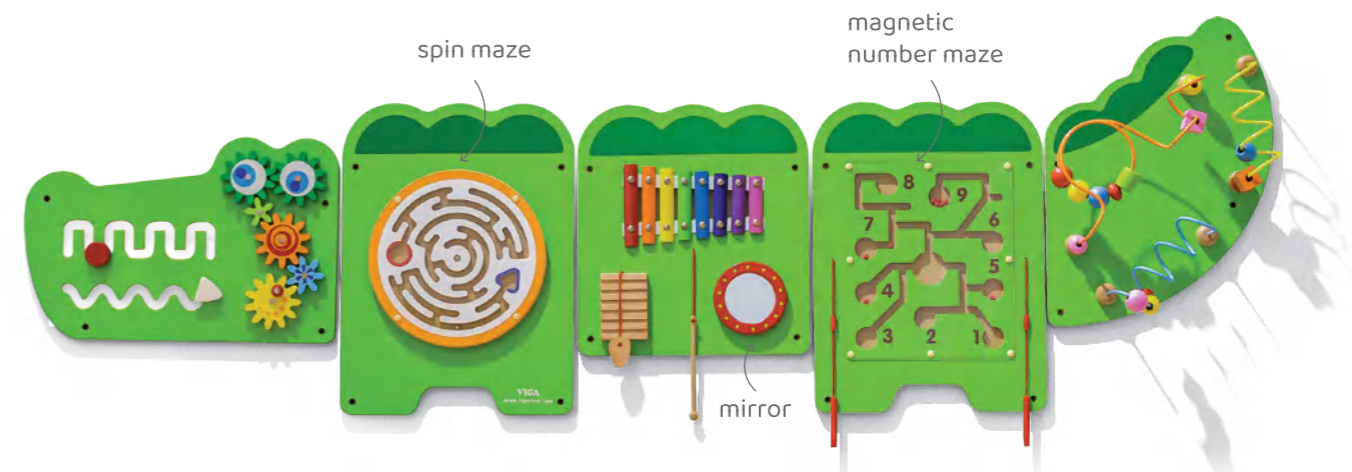

18M+

FSC 44717 Train
Size: 1900 x 670 x 70 mm

18M+

FSC 50346 (44783) Crocodile
Size: 1870 x 610 x 165 mm

18M+

FSC 44557 Caterpillar
Size: 1850 x 760 x 120 mm

18M+

FSC 50673 (44788) Airplane
Size: 1800 x 660 x 50 mm