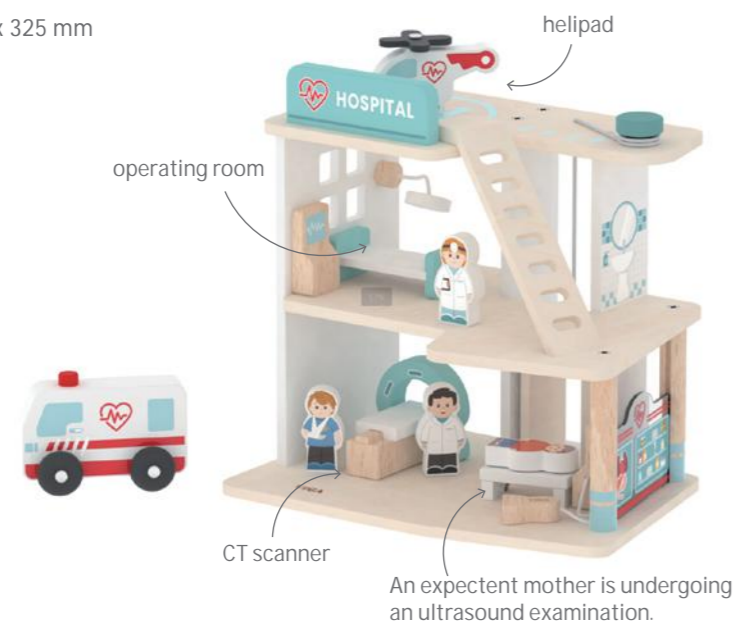

Doghouse

44558 Pet Hospital

Includes 19 pieces with vet, nurse, syringe, comb, thermometer, stethoscope, pet food and other accessories. All pieces fit inside the carry case, easy to store and carry. Helps develop confidence and responsibility as kid plays with and cares for her own pets.

Size: 330 x 225 x 325 mm

44802 Hospital Care Playset

This delightful 3-storey hospital playset features a fully equipped ground floor with a CT scanner, ultrasound station and medication storage area. The second floor houses a detailed operating room, while the third floor has a dedicated space for the rescue helicopter, ready for emergency airlift missions. Included are an ambulance, doctor, nurse and rescue helicopter, providing endless imaginative play. This playset encourages creativity, teamwork, and essential caregiving experiences, making it perfect for aspiring healthcare heroes!

Size: 330 x 225 x 325 mm

3+

44803 Police Station Patrol Set

This exciting police station playset features a fully equipped police station, complete with a police car and helicopter for high-speed chases. Children can engage in thrilling scenarios with two police officers, a clever thief, and a loyal police dog, promoting imaginative play. With its vibrant design and detailed features, this playset encourages teamwork, creativity, and problem-solving skills, making it perfect for aspiring young officers ready for action!