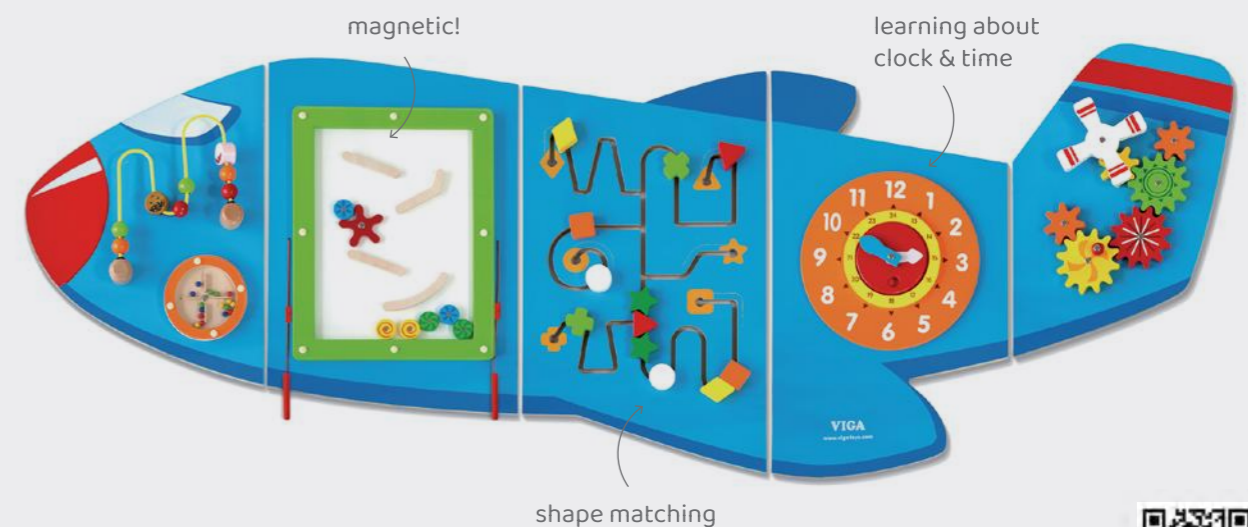

FSC 50673 (44788) Airplane
Size: 1800 x 660 x 50 mm