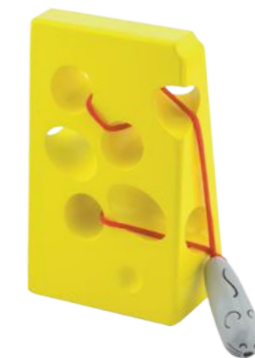

56281 Wooden Threading Cheese

Size: 85 x 140 x 50 mm