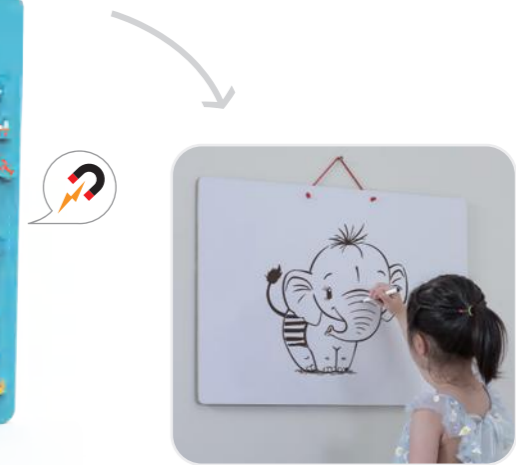

This Jumble World Map is made of wooden material with many magnetic pieces on it. Play with the puzzle and explore every corner of the world. The back side of the puzzle is a useful dry-erase board for writing and drawing. A double valued toy!
Size: 720 x 460 x 9 mm