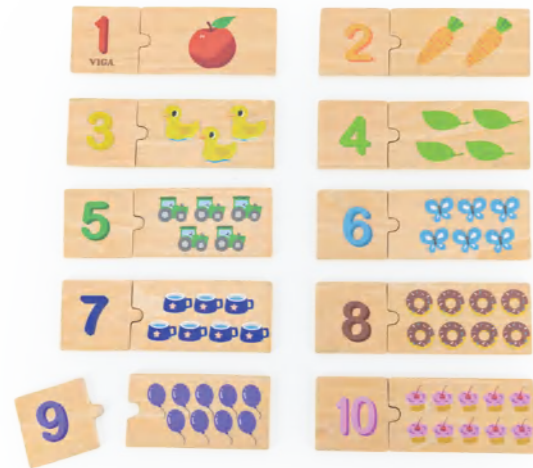

18^{M+}

44748 Number Matching Puzzle Set

Excellent puzzle set to learn counting and match number with quantities.

Box size: 210 x 190 x 45 mm

51607 Animal Feeding Puzzle Set

This animal feeding puzzle contains 24 wooden pieces mixed of different animals and different kinds of food. Match up the animals with their favourite food to feed them.

Box size: 210 x 190 x 45 mm