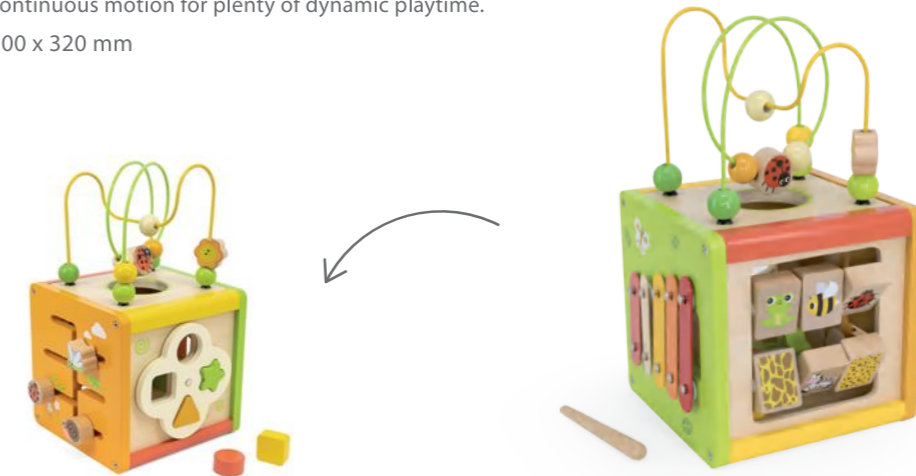

44716 5-in-1 Activity Cube

This delicate activity cube features geometric shape sorting, xylophone, track maze, animal flip boards and labyrinth of beads to engage children. The bead maze can be detached to form 2 separate toys. Provides fascinating continuous motion for plenty of dynamic playtime.

Size: 180 x 200 x 320 mm