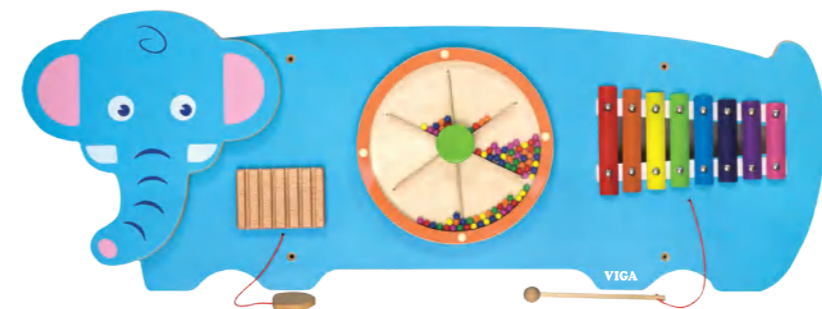

50472 (44787) Elephant

Size: 910 x 320 x 45 mm