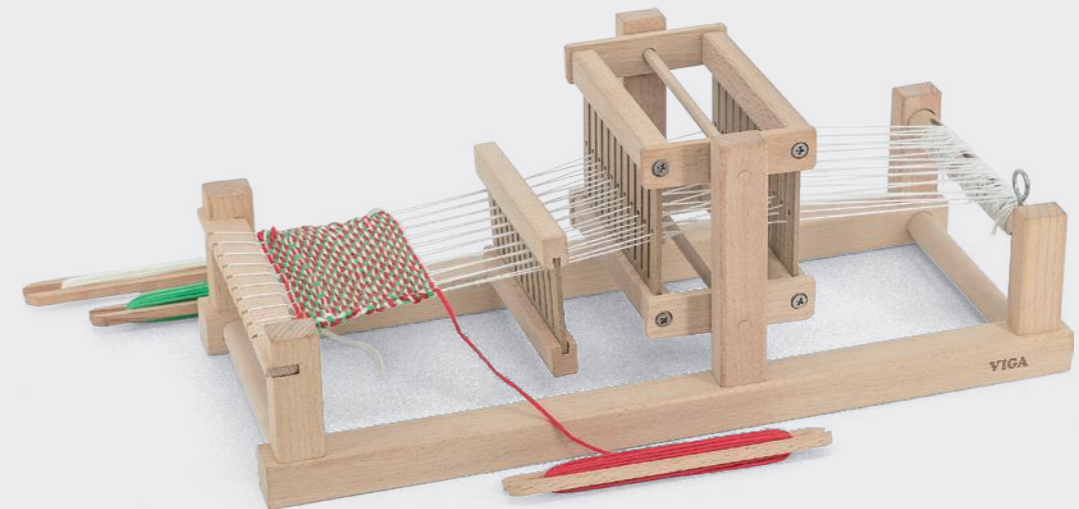

Size: 225 x 180 x 45 mm

3+

51366 Weaving Loom

An excellent loom for the beginning weaver.

Size: 380 x 140 x 165 mm

58392 Weaving Loom

An excellent loom for the beginning weaver.

Size: 300 x 400 x 20 mm