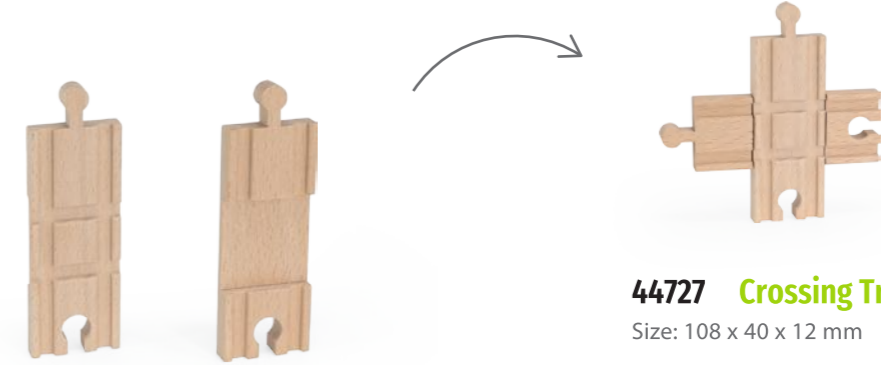

50822 Wild Animals Train

Train Tracks

Crafted from quality beechwood to ensure durability and safety.
Compatible with all other major wooden railway brands.

44722 Mini Straight Track (Pack of 4)

Size: 55 x 40 x 12 mm

44723 Medium Straight Track (Pack of 4)

Size: 145 x 40 x 12 mm

44731 Long Straight Track (Pack of 2)

Size: 215 x 40 x 12 mm

44724 Ascending Track (Pack of 2)

Size: 215 x 40 x 12 mm

44725 Short Curved Track (Pack of 4)

Size: 90 x 64 x 12 mm

44726 Long Curved Track (Pack of 4)

Size: 158 x 96 x 12 mm

44727 Crossing Track

Size: 108 x 40 x 12 mm

44728 Short Curved Switching Track (Pack of 2)

Size: 158 x 96 x 12 mm

44729 Curved Switching Track (Pack of 2)