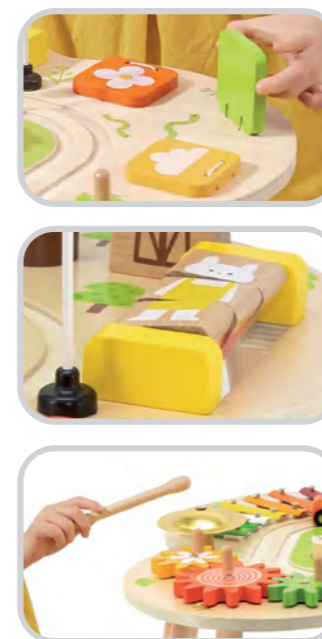

44657 Activity Table

This farm themed wooden activity table has bright colours and rounded shapes, encouraging children to use their imagination and create fantastic stories. This activity table includes a train track with a tractor set, spinning gears, shape sorters, turning plate, stacking game, xylophone and more. Designed to help kids learn about different shapes, colours and sounds, and develop motor skills and hand-eye coordination.

Size: 450 x 450 x 422 mm