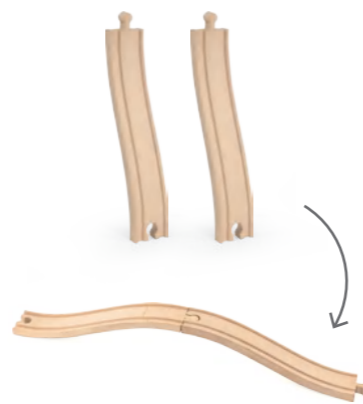

44724 Ascending Track (Pack of 2)

Size: 215 x 40 x 12 mm