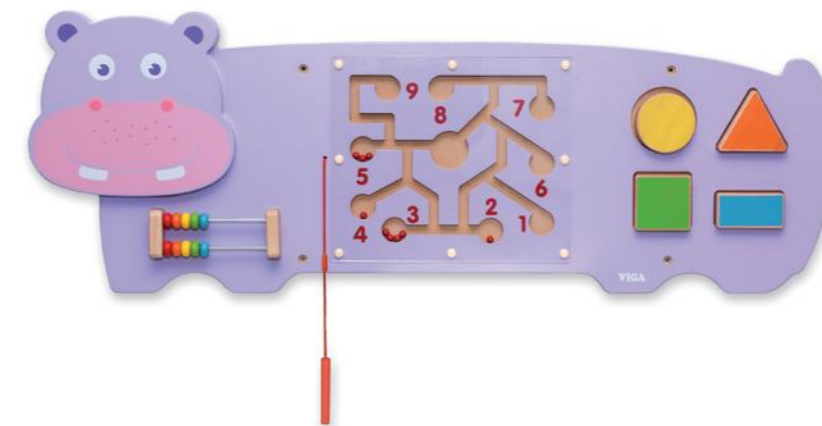

Toy combination in a single cute animal on the wall, comes with various functions and games made by quality wood and sturdy structure which can be used for years.

50469 (44784) Crocodile

Size: 910 x 320 x 60 mm