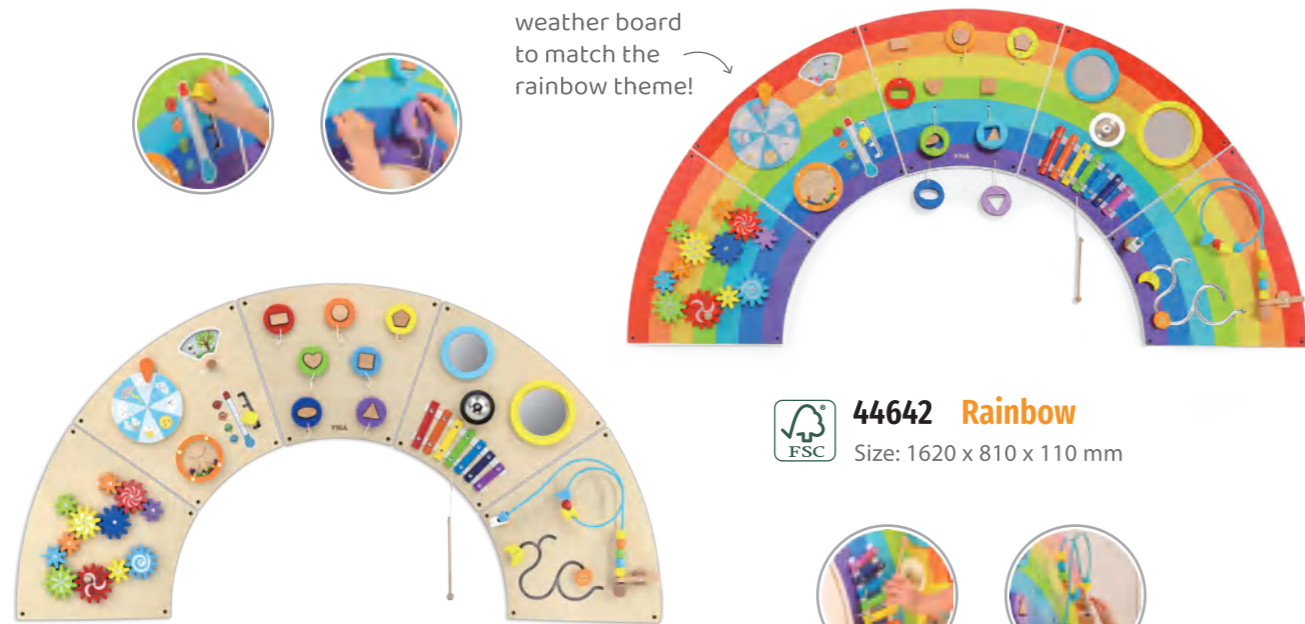

18^{M+}

Includes 12 activities: turning gears, weather board, rolling disc, matching shape blocks, xylophone, concave and convex mirror, gong, and wire beads with a flipper. Divided into 5 parts for easy transport and installment, and can assemble in any order. The curved design welcomes children of all heights to play at the same time.

44642 Rainbow
Size: 1620 x 810 x 110 mm

44765 Sensory Arc
Size: 1620 x 810 x 110 mm

18^{M+}