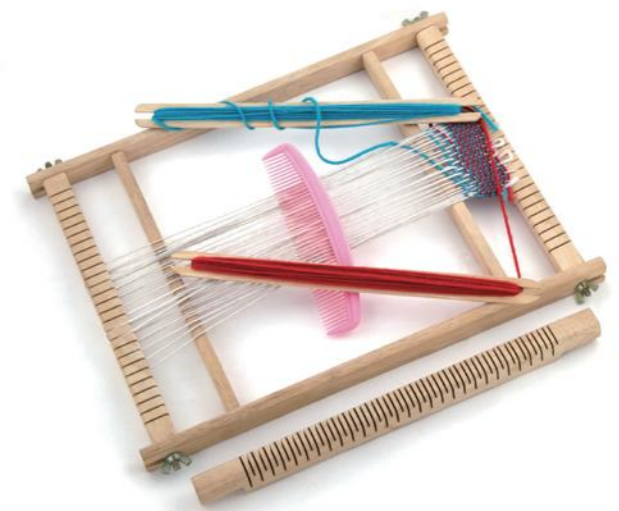

Size: 225 x 180 x 45 mm

3+

51366 Weaving Loom

An excellent loom for the beginning weaver.

Size: 380 x 140 x 165 mm

58392 Weaving Loom

An excellent loom for the beginning weaver.

Size: 300 x 400 x 20 mm