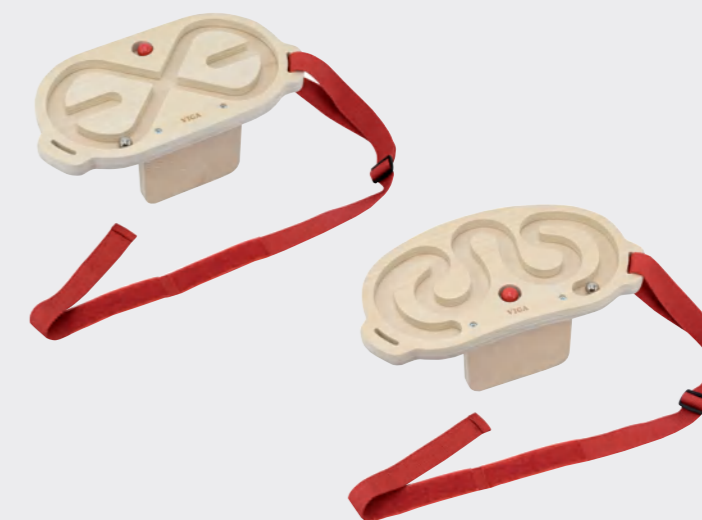

Size: 750 x 395 x 350 mm

3+

44764 Body Balance Belt Set

Includes 2 wooden mazes that challenge body coordination and balance. Each belt includes a lighter wooden ball and a heavier metal ball. Wear the strap around the waist, chest, or even legs and arms, and move your body to get the ball rolling. Play alone or in pairs. Suitable for waist circumferences from 460 to 950 mm.

Size: 292 x 154 x 100 mm / 288 x 150 x 100 mm

44600N Wooden Balancing Board

The simple design of this multi-use curve board inspires creative play in children and helps develop balance, stimulate vestibular system, and gain body awareness. The board can be a seesaw, racing car track, surfing board, a bed, bridge, a slide and much more! With the pull rope, child can sit on the balance board and be dragged away. The felt underneath is used to protect the floor and reduce noise. Supports toddlers, teens, and adults up to 80 kgs.

Size: 840 x 185 x 295 mm

4+

50668 Wooden Trace & Balance

This toy contains 1 standing board and 4 wooden balls. Stand on the board solidly, try to keep balance, roll the ball in the trail from one side to the other by moving the body. A great toy to train balancing and do body exercise.