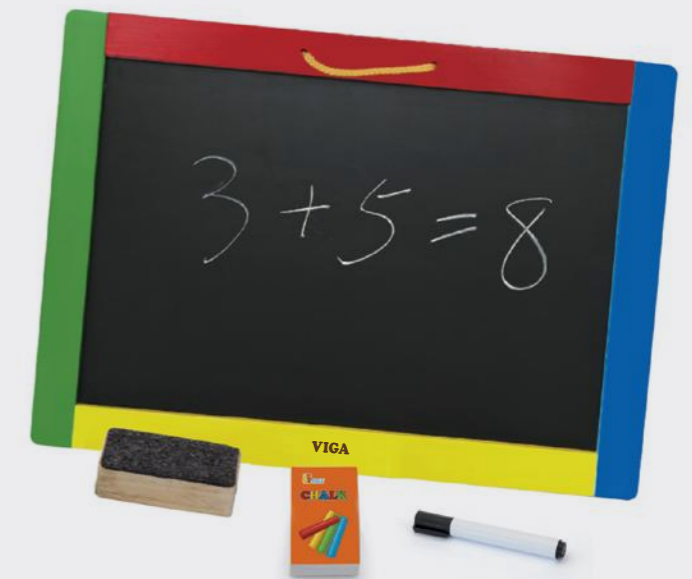

56203 Magnetic Chalk & Dry Erase Board

Size: 425 x 300 x 41 mm