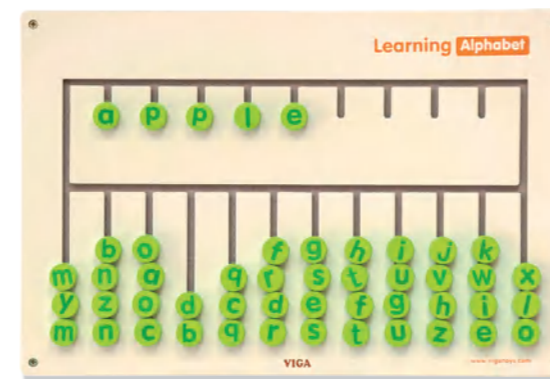

18^{M+}

51627 (44813) Locking and Unlocking

There are 6 hinged doors on this charming barnyard scene, and behind each of them is either a delightful animal or others. Learn about life skills of locking and unlocking while improving memory and fine motor skills. Both of them will please kids and make them busy on the farm for hours. Size: 440 x 440 x 30 mm

3+

50674 (44789) Learning Alphabet

An ideal toy for learning English and spelling in class or at home. Move the letters from bottom to the upper part to make words. Size: 600 x 400 x 35 mm

50675 (44790) Learning Maths

An ideal toy for learning math. Use the numbers and arithmetic signs to do basic arithmetic. Size: 600 x 400 x 35 mm

This series of magnetic wall activity panels includes whiteboards, wooden trays, decorative blocks and magnetic building block sets with different functions. Children can play with magnetic blocks or puzzles on the boards. The whiteboards can also be used as dry-erase boards for children to write or draw directly on. Each whiteboard is made with rounded edges and corners by using our new technology.