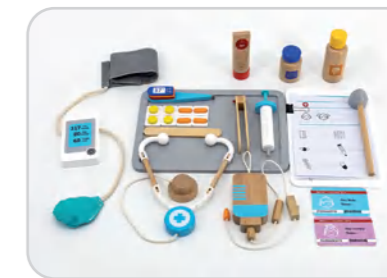

44549 Medical Center

This engaging medical center allows children to step into the roles of doctors, nurses, and patients. The multi-sided design features 6 different areas for children to explore the medical world. The set includes realistic accessories such as a stethoscope, sphygmomanometer, reflex hammer, thermometer, X-ray film, injections, pills, and pill bottles, enhancing the play experience. Perfect for recreational fun, this toy helps children develop a sense of responsibility while learning about the roles and tools of healthcare professionals. It's especially beneficial for kids who may feel anxious about visiting the doctor, as it promotes understanding through self-play and parental guidance. This playset also encourages creativity and social skills, making it an ideal choice for imaginative play!

Size: 900 x 940 x 1100 mm