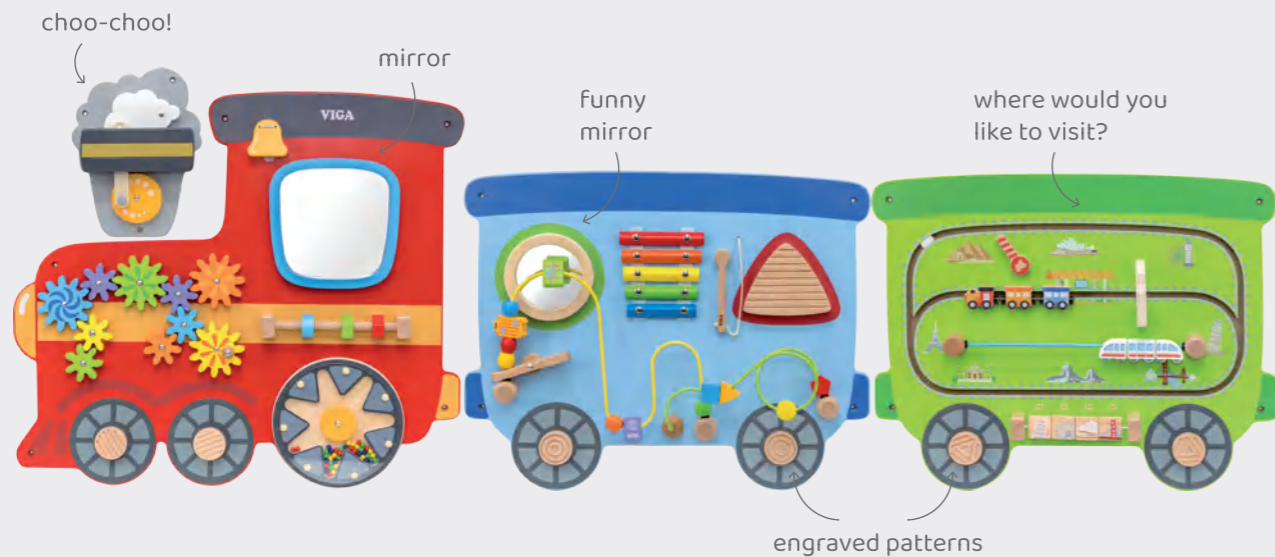

18M+

FSC 44717 Train
Size: 1900 x 670 x 70 mm

18M+