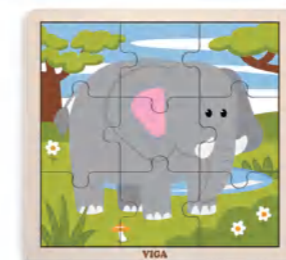

24M+

51427 Wooden 16-Piece-Puzzle 12pcs Set w/Storage Shelf

Puzzle size: 300 x 225 x 10 mm
Shelf size: 315 x 275 x 235 mm

24M+

24-Piece Wooden Jigsaw Puzzle

Size: 300 x 225 x 10 mm

44644 Birthday Party

44645 Sea Secret