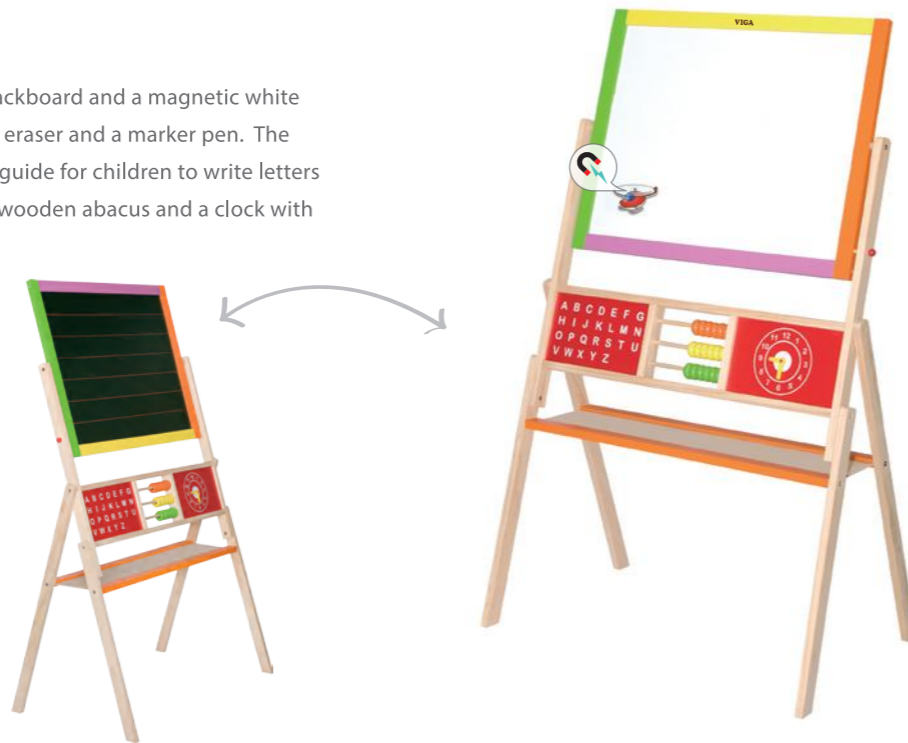

50951 Standing Easel

This colorful standing easel with a blackboard and a magnetic white board and includes a box of chalk, an eraser and a marker pen. The printed 26 alphabet letters work as a guide for children to write letters on the board. It also includes a small wooden abacus and a clock with movable hands.

Size: 1120 x 670 x 400 mm