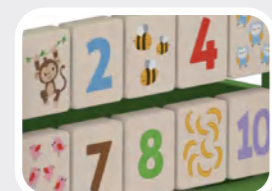

number turning plate