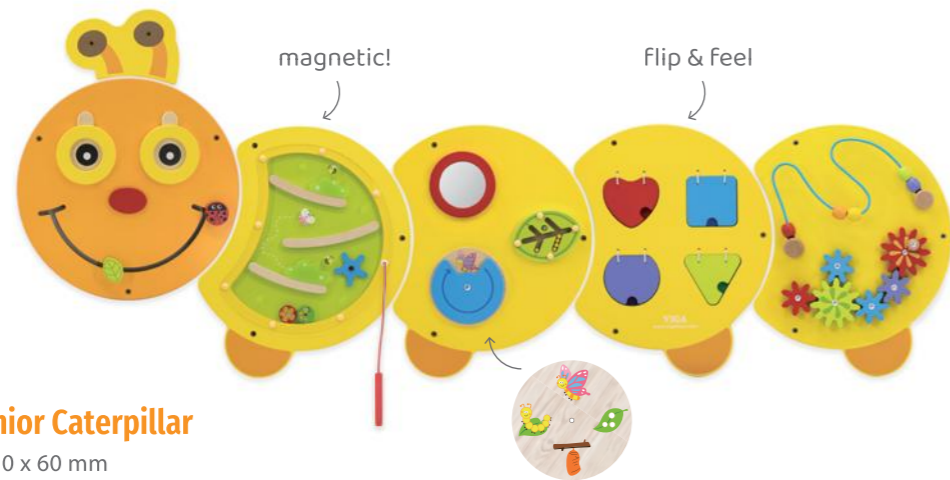

44766 Junior Caterpillar
Size: 1550 x 610 x 60 mm

18M+