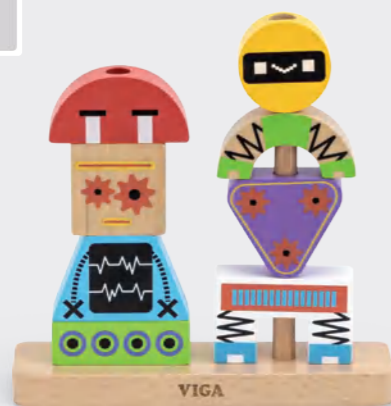

44652 Robot Stacking Blocks

This block stacking game fosters children's recognition and naming of different colour and shapes, and any combination of blocks will resemble a robot! The game includes 8 blocks and a base, all made of solid wood. 10 double-sided template cards are included with 3 levels of difficulty, which challenges children to construct the robots using their problem solving skill. Box size: 210 x 210 x 52 mm

x 10