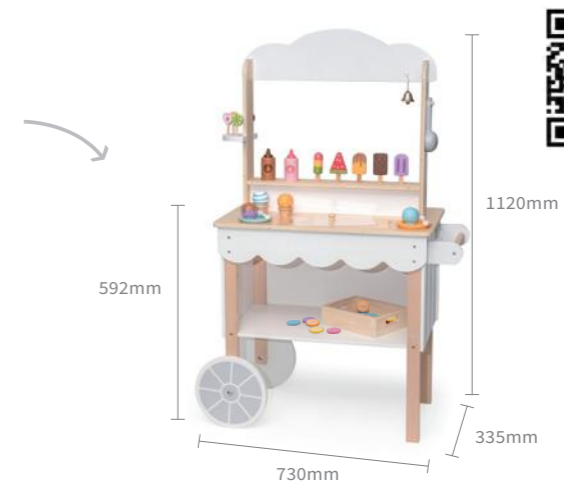

44501 Theatre & Grocery Store

A combination of a theatre and grocery store. When children play it as a theatre, the curtain can be rolled up and the topic of the story can be written on the black board. When play it as a grocery store, they can write the name and prices of the grocery on the black board. Fruit and vegetable of item #44523 10 crates set or #50734 10 pcs in a net are available seperately.
Size: 1250x 660 x 290 mm

59691 Weighing Scale

Size: 185 x 90 x 200 mm

59692 Cash Register

Includes a scanner, one credit card, 40 coins and one roll of printing paper.
Size: 180 x 180 x 95 mm

44550 Ice Cream Mobile Shop

This ice cream cart toys includes colorful ice cream cones, ice-lollies, lollipops and utensils for a realistic ice-cream trolley experience! The ice cream ball can be matched at will: the ice cream scoop is attached with a magnet, which can attract the ice cream ball and put it on the cone. There is a huge storage space on the back of the ice cream cart for cash drawers and sundries. A lovely bell helps the seller to get the customers attention successfully.
Size: 730 x 1120 x 355 mm

44526 Weighing Scale

Size: 185 x 90 x 200 mm

44527 Cash Register

Size: 225 x 200 x 165 mm

Food Play

3+

44524 Beverage & Cookie Set

44525 Fridge Food Set