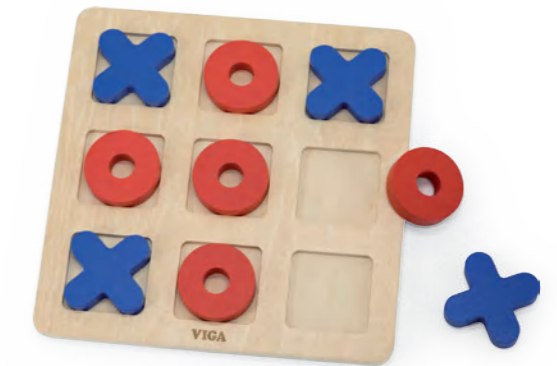

By putting the corresponding colour chips on the peacock board according to the game card, it tests children's ability to read pictures and identify colours. When played between friends, each picks a game card, and places colour chip on the peacock according to the dice.

The player who first completes the pattern wins.

Great for enhancing colour recognition, hand-eye coordination and quick responses.

Size: 175 x 150 x 7 mm

190

44743 4 in a Row

Enjoy countless hours of fun with family and friends with this classic 4 in a Row game. Play alternates until one player gets 4 checkers of his or her colour in a row. The 4 in a row can be horizontal, vertical or diagonal. Enhance logic and strategy thinking skill.

Size: 293 x 190 x 185 mm

44721 Tic-tac-toe

Enjoy countless hours of fun with family and friends with this classic tic-tac-toe game. Enhance logic and strategy thinking skill.

Size: 220 x 220 x 18 mm

50064 Ludo