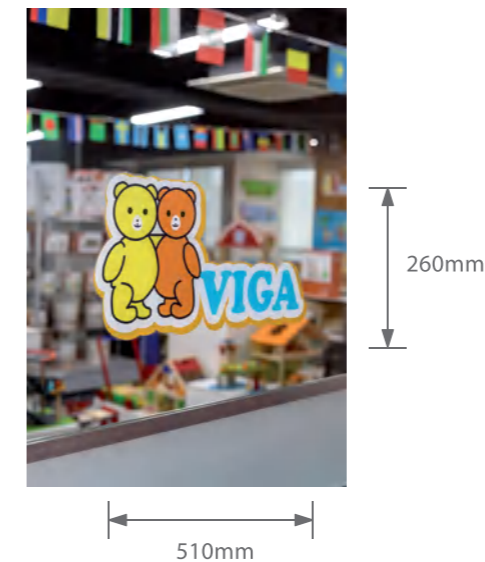

44915 VIGA Window Logo Sticker

Size: 510 x 260 mm

44944 VIGA Key Chain - Giraffe

Size: 52 x 42 x 5 mm

44942 VIGA Key Chain - Cat

Size: 48 x 42 x 5 mm

44943 VIGA Key Chain - Cow

Size: 52 x 42 x 5 mm

44945 VIGA Key Chain - Frog

Size: 45 x 42 x 5 mm