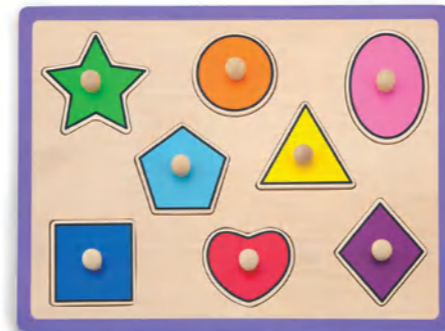

Wooden knobs are easy for children to grasp and our new metal device on wooden knobs provides 100% safety.

Size: 300 x 225 x 24 mm

44578 Vegetables

50015 Shapes

50016 Vehicles

50017 Farm Animals

50019 Wild Animals