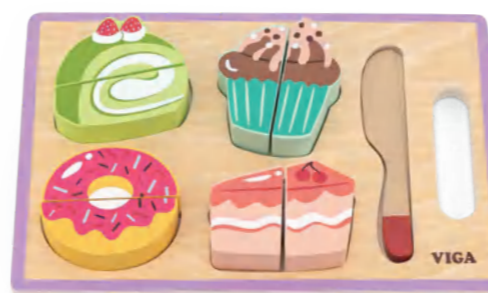

Size: 150 x 105 x 70 mm

3+

59228 Wooden Eggs 6pcs Set

6 eggs made of wood in a realistic egg carton! Perfect for the budding chef!

Size: 150 x 105 x 70 mm

18^{M+}

50689 Wooden Sushi Set

Fun food play set of a full sushi set with lots of details. Besides of 1 California roll with 4 cuts, 4 sushi and 2 nigiri, the set is served in a wooden sushi case with a tube of wasabi, a bottle of soy sauce, a bowl, a pair of chopsticks and it's holder. It sparks the imagination and encourages role play. Size: 220 x 180 x 45 mm