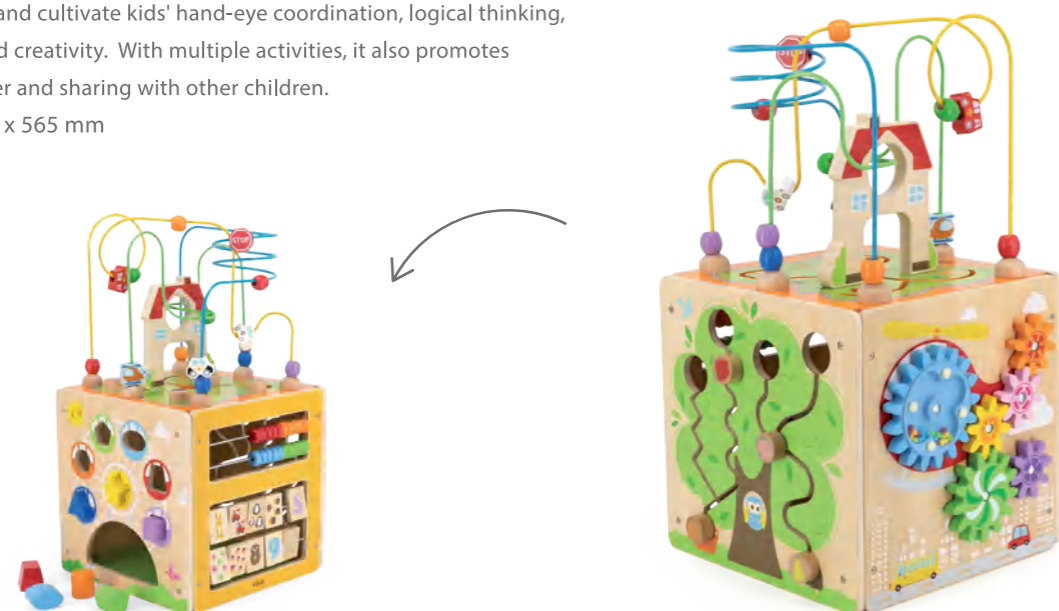

Size: 335 x 330 x 40 mm

Activity Toy

18M+

44800 9-in-1 Activity Cube

This 9-in-1 activity box offers a range of sensory experiences, designed to engage and entertain! Featuring activities like wire beads, xylophone, scratchboard, flip panels, shape matching, a chalkboard, a mirror, gears, and a mystery box, this vibrant toy promotes creativity and fine motor skills in a fun, colourful way!

Size: 265 x 250 x 450 mm

18M+

44591 5-in-1 Toy Box

The large 5 in 1 activity play box offers a range of sensory experiences for little ones. There are 6 activities, including traffic theme bead toys, shape sorter, gear toys, abacus, slider games. There are four beads on the maze have two sides (fruits and characters) which could be played on two sides of the box. Top bead maze can be used separately and easy to store when inverted. A highly stimulating and creative learning centre.

Helps improve and cultivate kids' hand-eye coordination, logical thinking, imagination and creativity. With multiple activities, it also promotes playing together and sharing with other children.

Size: 300 x 300 x 565 mm

18M+

44716 5-in-1 Activity Cube

This delicate activity cube features geometric shape sorting, xylophone, track maze, animal flip boards and labyrinth of beads to engage children. The bead maze can be detached to form 2 separate toys. Provides fascinating continuous motion for plenty of dynamic playtime.