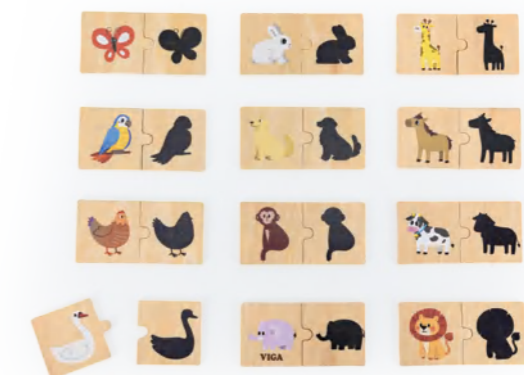

44648 Mom & Baby Puzzle Set

Pair up 12 animal parents and their babies with this 24-piece puzzle set! A fun way to develop new vocabulary, concentration and motor skill for small children, and build logical thinking skill by creating associations and relationships.
Box size: 210 x 190 x 45 mm

44675 My Home Puzzle Set

Match up the pieces to help each animal find their home! A fun way to develop new vocabulary, concentration and motor skill for small children, and build logical thinking skill by creating associations and relationships.
Box size: 210 x 190 x 45 mm

18^{M+}

44747 Shadow Matching Puzzle Set

Let's help these 12 animals find their matching shadow! A fun way to develop new vocabulary, concentration and motor skill for small children, and build logical thinking skill by creating associations and relationships.
Box size: 210 x 190 x 45 mm