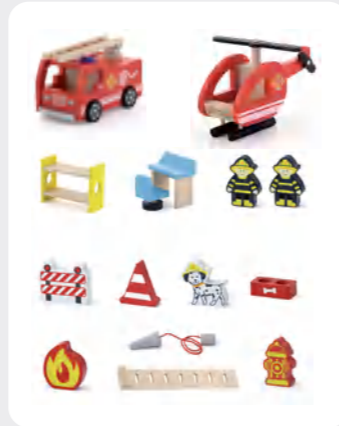

Garage

3+

50828 Wooden Fire Station

This super value Fire Station toy comes with a 2-storey fire house with an openable garage door. It includes 2 firemen, 1 fire hydrant, 1 bunk bed, 1 ladder, 1 control desk, 1 chair, 1 helicopter, and 1 fire truck. It will provide hours of role play fun for children.
Size: 350 x 255 x 280 mm