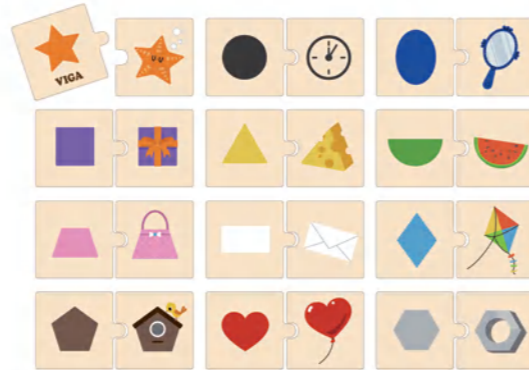

Size: 295 x 100 x 70 mm

18^{M+}

*All puzzle sets are packed in magnetic closure boxes for easy storage.

44779 Shapes & Objects Puzzle Set

By matching shapes to everyday objects, children learn to recognize different shapes and improve communication skills as they are able to describe things more accurately, for example, 'yellow, triangle cheese' or 'red heart-shaped balloon'.
Box size: 210 x 190 x 45 mm