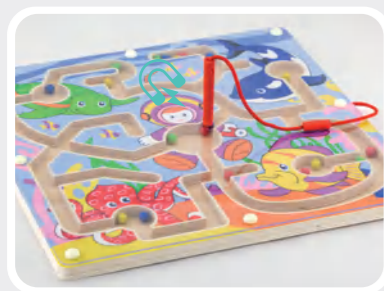

18^{M+}

Magnetic Bead Trace

An exciting game which stimulates a child's awareness of spatial relations, hand-eye coordination, color recognition and develops a child's number skills in a fun way. Comes with 1 magnetic stick which is used to trace the magnetic balls through the maze.

Size: 190 x 130 x 17 mm

Size: 220 x 180 x 13 mm

Size: 195 x 205 x 13 mm

18^{M+}

50123 Magnetic Bead Trace - Under the Sea

Comes with 1 magnetic sticks, perfect for playing with friends. Improve social skills while interacting with friends.
Size: 320 x 320 x 13 mm

12^{M+}

50386 My First Book 12pcs/display

Silk screen printed, made of natural wood, this is a wonderful first book for every child learning about farm animals, zoo animals and different vehicles.
Size: 90 x 90 x 20 mm

12^{M+}

50547 Mini Book - Learning Alphabet 13pcs/display

Includes 13 wooden pieces with both sides well - printed. Perfect for children to learn alphabet with this portable mini book.
Size: 70 x 50 x 38 mm