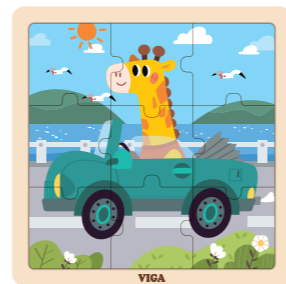

18^{M+}

Wooden 9-Piece-Puzzle

Size: 220 x 220 x 9 mm

44629 Car

24^{M+}

51426 Wooden 9-Piece-Puzzle 12pcs Set w/Storage Shelf

Puzzle size: 220 x 220 x 9 mm

Shelf size: 230 x 275 x 235 mm