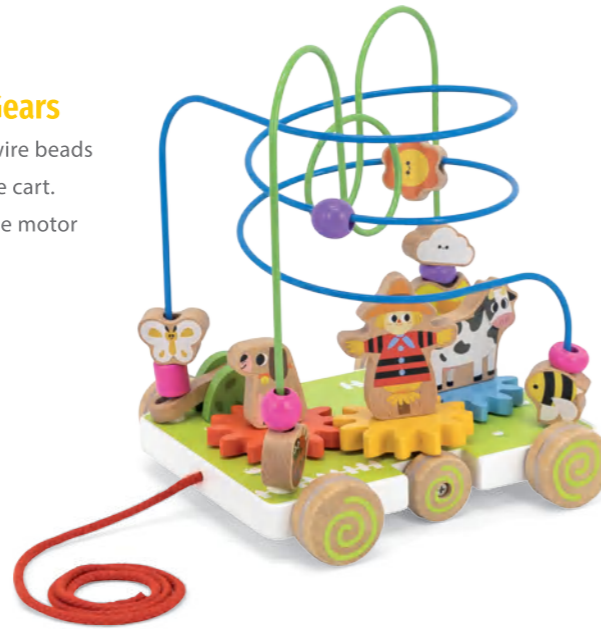

Size: 180 x 200 x 320 mm

18M+

44657 Activity Table

This farm themed wooden activity table has bright colours and rounded shapes, encouraging children to use their imagination and create fantastic stories. This activity table includes a train track with a tractor set, spinning gears, shape sorters, turning plate, stacking game, xylophone and more. Designed to help kids learn about different shapes, colours and sounds, and develop motor skills and hand-eye coordination.

Size: 450 x 450 x 422 mm

18^{M+}

44682 Pull Along with Bead Maze and Turning Gears

This multi-functional pull along toy includes colourful gears and wire beads with a flipper. The gears will rotate by itself when pulling along the cart.

A classic wooden toy that encourages babies to walk, develops fine motor skills, visual perception and colour recognition ability.

Size: 250 x 200 x 195 mm

24^{M+}

59662 Mini Wire Beads - Dog

The animal head and body can move back and forth with more fun besides of beads wiring.