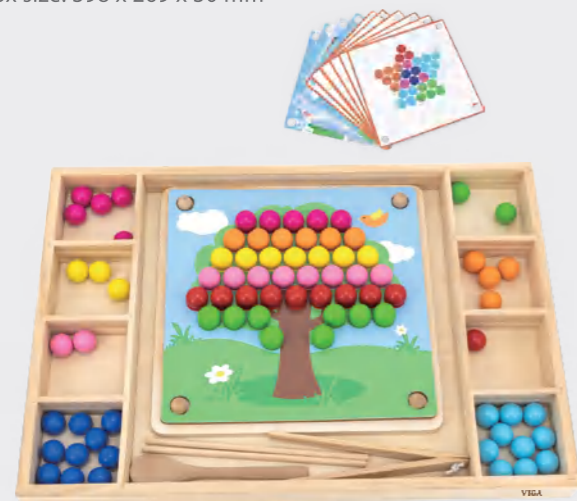

Size: 400 x 270 x 30 mm

3+

44574 Catch & Match

This toy has 10 pcs of paper with different colorful patterns, 8 kinds of colorful beads, a pair of chopsticks, a spoon and a clip. Children can fix a favorite paper in the wooden tray, use the chopsticks, spoon or clip to catch the balls to the holes on the board according to the patterns and color, and finally it can be put together into a beautiful picture. Packed in a wooden box, which is convenient to store accessories. Children can not only match colors according to the patterns on the paper, but also create more patterns through their imagination. This game can greatly exercise kid's hand-eye coordination and concentration.

Box size: 398 x 269 x 30 mm

18^M+

44546 Wooden Fishing Game

This is a fishing game table. It includes 1 game table, 4 fishing rods and 40 fish. There are four colors of fish, and each fish has a number on the back. Children can not only play fishing competitions, but also number games. It helps to improve children's hand-eye coordination, digital cognitive ability and motor skills. Size: 450 x 450 x 110 mm