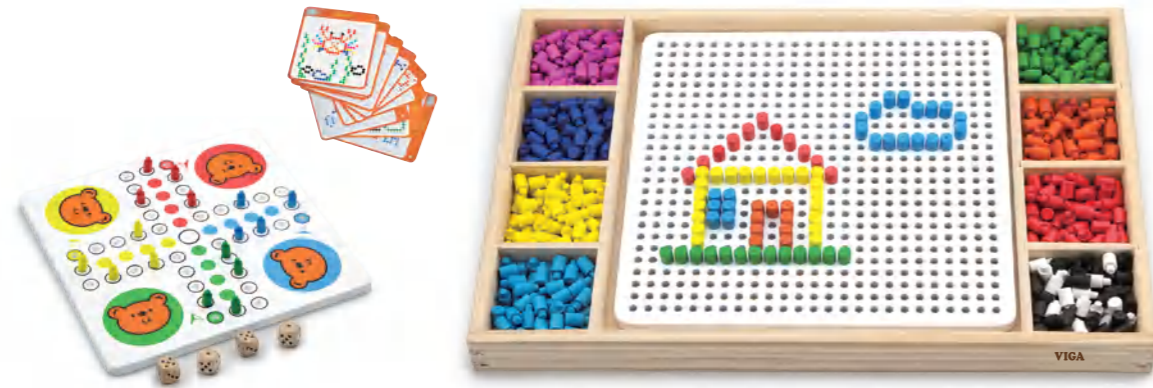

3+

59990 Wooden Ludo & Beads with Patterns

Beads in nine colors to create endless patterns. 24 patterns are included as a start to inspire more creation. Turn over the white board to play ludo with 4 dices included. Wooden tray for easy storage.

Size: 400 x 270 x 30 mm

3+

44574 Catch & Match

This toy has 10 pcs of paper with different colorful patterns, 8 kinds of colorful beads, a pair of chopsticks, a spoon and a clip. Children can fix a favorite paper in the wooden tray, use the chopsticks, spoon or clip to catch the balls to the holes on the board according to the patterns and color, and finally it can be put together into a beautiful picture. Packed in a wooden box, which is convenient to store accessories. Children can not only match colors according to the patterns on the paper, but also create more patterns through their imagination. This game can greatly exercise kid's hand-eye coordination and concentration.

Box size: 398 x 269 x 30 mm

18^M+

44546 Wooden Fishing Game

This is a fishing game table. It includes 1 game table, 4 fishing rods and 40 fish. There are four colors of fish, and each fish has a number on the back. Children can not only play fishing competitions, but also number games. It helps to improve children's hand-eye coordination, digital cognitive ability and motor skills. Size: 450 x 450 x 110 mm

18^M+

56305 Wooden Fishing Game

It contains a fishing pool, 4 magnetic fishing rods and 20 pieces of fish with numbers on the back side. Play it as a game as well as a toy. Box size: 250 x 190 x 40 mm