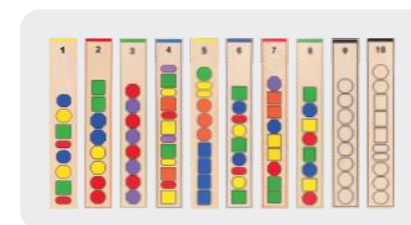

56182 Beads Sequence

Match the shapes onto the patterns provided. Ideal for early shape & color recognition and promotes motor skills. It contains 72 beads, 10 pattern panels, 10 round sticks and 2 cords included.

Size: 335 x 330 x 40 mm