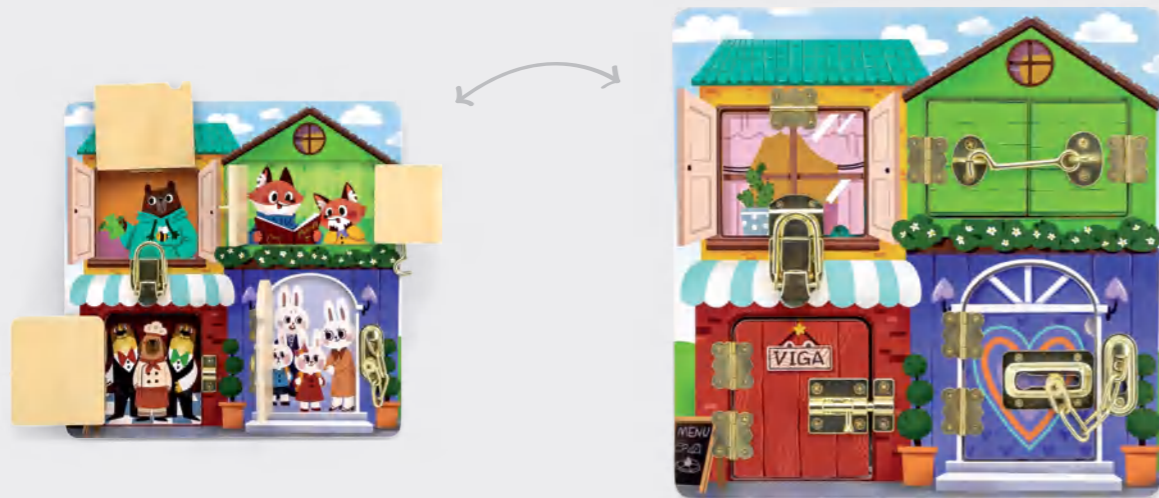

Use 44 pieces dress-up options for hours of fun.

44636 Boy

Use 44 pieces outfits and accessories to match 8 suits.

18M+  

Dressing Up

Each wooden box contains 18 pcs of wooden pieces. Match the 6 figures and create more. Size: 130 x 140 x 40 mm

56401

56403

3+  

58483 Touch & Match Board

This toy is ideal for developing tactile skill, consists of 10 different sets of tactile materials. Size: 275 x 110 x 40 mm

3+   

53912 Wooden Magnifier

These attractive magnifiers are small and handy, suitable and very useful for children. Size: 145 x 75 x 15 mm

18^{M+}

44653 Lock & Latch

This tabletop lock and unlock board features 4 different latches for children to figure out, and they will be delighted to find out what animal friends are doing behind the windows or doors. One bear, two foxes, three dogs, and four rabbits! Build fine motor skills while discovering vibrant colors, numbers, animals and more.

Size: 300 x 300 x 22 mm

18^{M+}

44672 Skill Board - Dressing Magician

Let's help the little magician to dress and practice your dressing skill with buttons, zip, buckle, lace and belt!

Each skill is attached on a separate, removable wooden puzzle piece for easy practice.