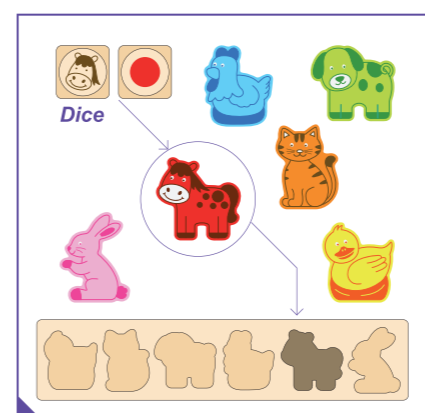

Box size: 320 x 210 x 45 mm

1st Way: Matching Animals

Play with only the animal dice. Take a corresponding animal block (any colour) to fit an animal shape hole on your plate.

2nd Way: Matching Colors

Play with only the colour dice. Take the block by colour according to the dice shown to fill the plate.

3rd Way: Matching Both Animals and Colors

Play with both dices. Throw both dices at same time, and take the correct animal block in correct colour according to the both dices shown. The animal block must fit the hole on your plate.