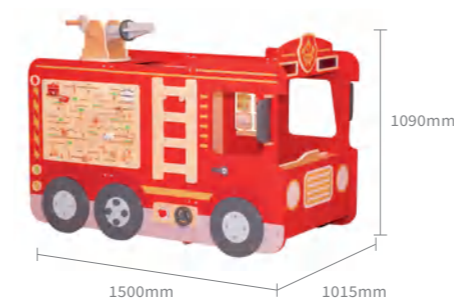

Play Corner & Kitchens